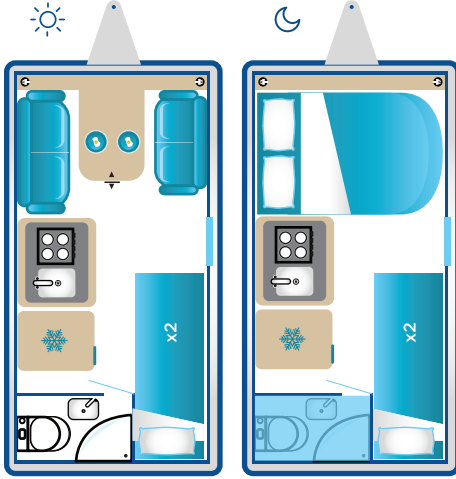

*Collecting happy memories as a family
Just for Swan Caravan.*

↓ FIRAT LAYOUT

↓ TECHNICAL INFORMATION

- Total Length	500 cm
- Inner Length	340 cm
- Inner Width	195 cm
- Interior Ceiling Height	195 cm
- Mass in Motion	670 kg
- Chassis	1000 kg
- Number of Beds (Adults - Children)	4 Kişilik
- Bunk Bed Size and Carrying Weight	190x150 cm
- Bed Size, Living Area	178 / 65 / 90 mm
- Panel Wall Thickness (Floor - Roof - Wall)	40 / 35 / 35 mm

- AL-KO monolithic galvanized steel chassis, brake and coupling system

🔍 INDOOR FEATURES

- Vinyl coating ,Service doors - Thetford
- Poplar Plywood furniture body , Push-pull accessories and soft close hinges
- Soft furnishings
- Bathroom - Toilet Vent 28*28
- Foldable table (4 people)

🔍 HEATING AND INSTALLATION

- Truma Therme 5 lt. boiler with electric
- Gas Regulator
- Water Booster Pump
- Fresh water tank - 40 lt.

🔍 BATH AND TOILET FEATURES

- Shower set and washbasin
- Toilet Tap and installation
- Thetford Cassette Toilet - Einstein EL-W5000 - ET