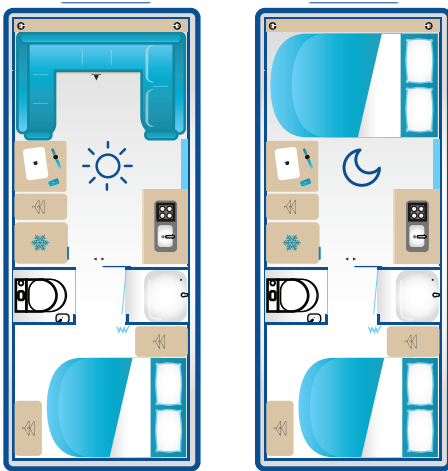

*New in the comfort of your home
for a Caravan experience.*

↓ YAKUT LAYOUT

↓ TECHNICAL INFORMATION

- Total Length	780 cm
- Inner Length	590 cm
- Inner Width	230 cm
- Interior Ceiling Height	205 cm
- Mass in Motion	1800 Kg
- Chassis Carrying Capacity	2000 Kg
- Number of Beds (Adults - Children)	5 People
- Bed Size, Living Area	220x140 cm
- Parent Bed Size - cm	140 x 190 cm
- Panel Wall Thickness (Floor - Roof - Wall)	50 / 35 / 35 mm

🔍 INDOOR FEATURES

- Vinyl Decking, Service covers -Thetford
- Kavak Kontra furniture body, push-pull accessories and soft close hinges
- Caravan Seating Upholstery
- Curtain set
- Remis Accordion Curtain
- Bathroom-Toilet Heki 28*28 / 2 pieces
- Indoor Heki 50*70 / 2 pieces
- Foldable Telescopic table-İLSE (4 persons)
- Ambient lights

🔍 BATH AND TOILET FEATURES

- Bathroom Shower set and Sink
- Bidet Faucet and its installation
- Cassette Toilet / Dometic CTS 4110 / Thetford C 403 L
- Automatic Water Intake System- City Water
- Outdoor Shower Unit